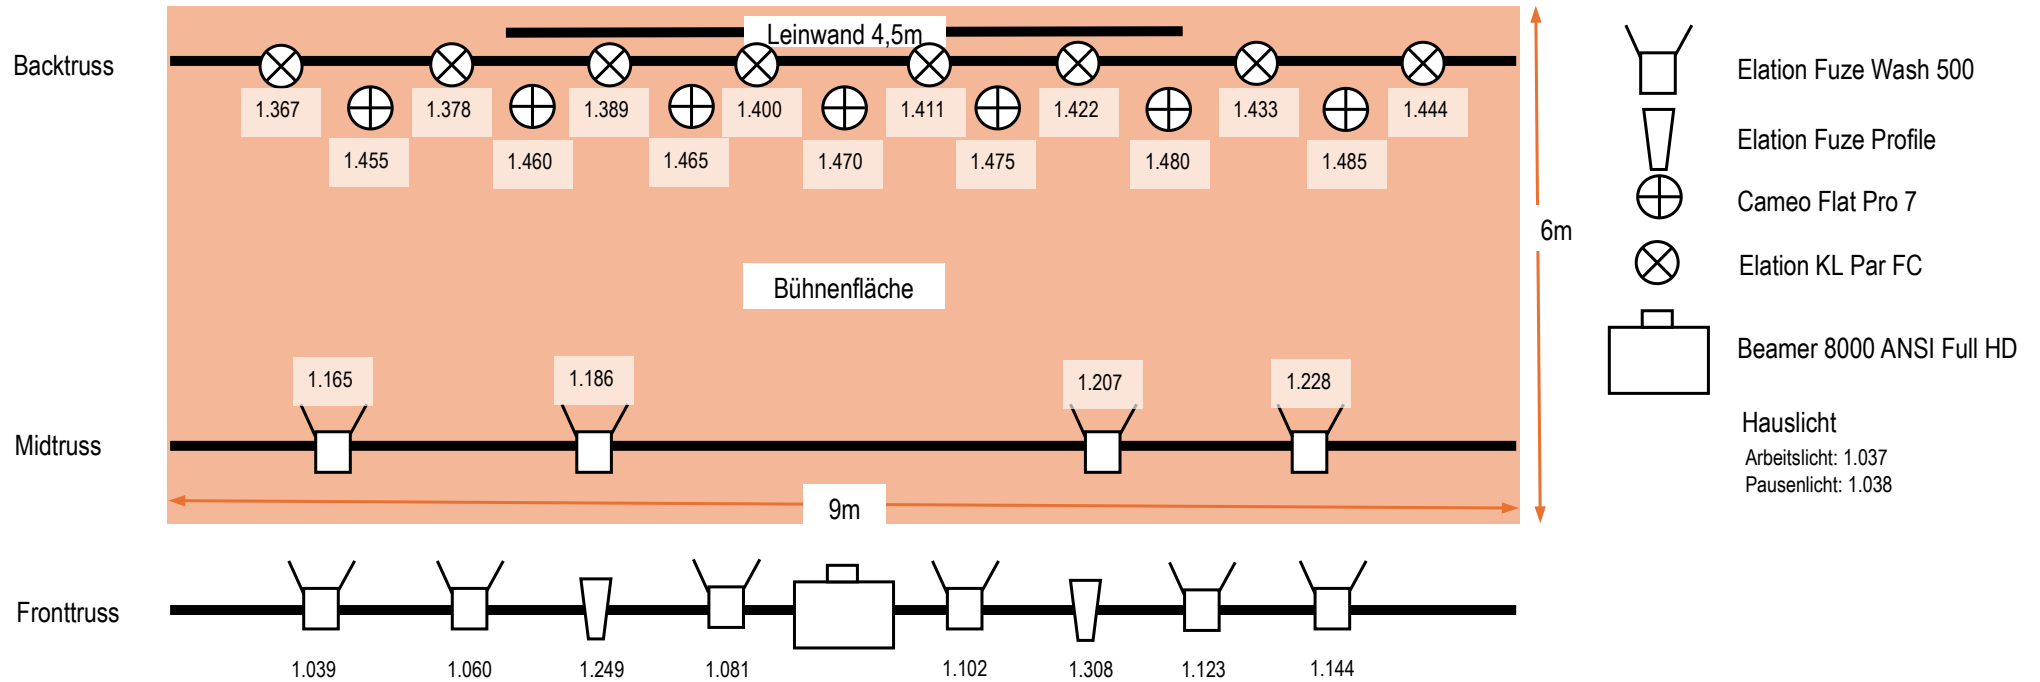

# Kolosseum Lichtplan

Veranschaulichung, nicht maßstabsgetreu

Stand 06.04.2024

## Frontlights:

	Fixture	Mode	DMX	Position
1	Elation Fuze Wash with Barn Doors	Standard (21 Ch)	39	Fronttruss
2	Elation Fuze Wash with Barn Doors	Standard (21 Ch)	60	Fronttruss
3	Elation Fuze Wash with Barn Doors	Standard (21 Ch)	81	Fronttruss
4	Elation Fuze Wash with Barn Doors	Standard (21 Ch)	102	Fronttruss
5	Elation Fuze Wash with Barn Doors	Standard (21 Ch)	123	Fronttruss
6	Elation Fuze Wash with Barn Doors	Standard (21 Ch)	144	Fronttruss
7	Elation Fuze Wash with Barn Doors	Standard (21 Ch)	165	Midtruss
8	Elation Fuze Wash with Barn Doors	Standard (21 Ch)	186	Midtruss
9	Elation Fuze Wash with Barn Doors	Standard (21 Ch)	207	Midtruss
10	Elation Fuze Wash with Barn Doors	Standard (21 Ch)	228	Midtruss
11	Elation Fuze Profile	Extended (59 Ch)	249	Fronttruss
12	Elation Fuze Profile	Extended (59 Ch)	308	Fronttruss

## Backlights:

	Fixture	Mode	DMX	Position
1	Elation KL Par FC	Standard (11 Ch)	367	Backtruss
2	Elation KL Par FC	Standard (11 Ch)	378	Backtruss
3	Elation KL Par FC	Standard (11 Ch)	389	Backtruss
4	Elation KL Par FC	Standard (11 Ch)	400	Backtruss
5	Elation KL Par FC	Standard (11 Ch)	411	Backtruss
6	Elation KL Par FC	Standard (11 Ch)	422	Backtruss
7	Elation KL Par FC	Standard (11 Ch)	433	Backtruss
8	Elation KL Par FC	Standard (11 Ch)	444	Backtruss
9	Cameo Flat Pro 7	RGBWA (5Ch)	455	Floorspot
10	Cameo Flat Pro 7	RGBWA (5Ch)	460	Floorspot
11	Cameo Flat Pro 7	RGBWA (5Ch)	465	Floorspot
12	Cameo Flat Pro 7	RGBWA (5Ch)	470	Floorspot
13	Cameo Flat Pro 7	RGBWA (5Ch)	475	Floorspot
14	Cameo Flat Pro 7	RGBWA (5Ch)	480	Floorspot
15	Cameo Flat Pro 7	RGBWA (5Ch)	485	Floorspot